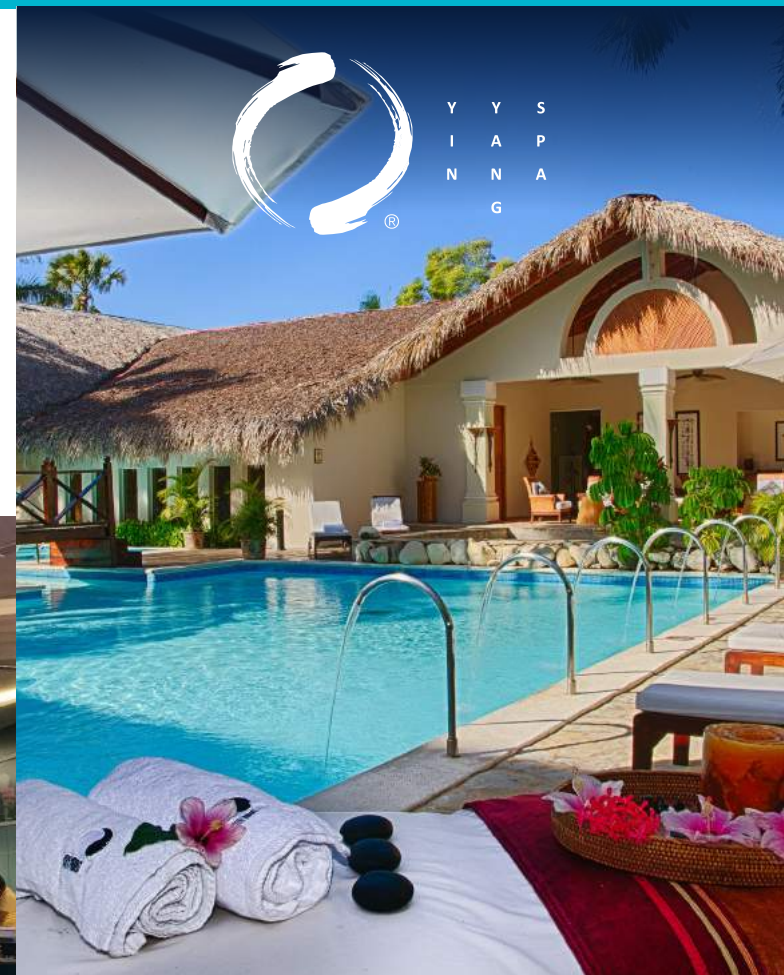

OWN the LIFESTYLE.

Become a **Real Estate Owner**